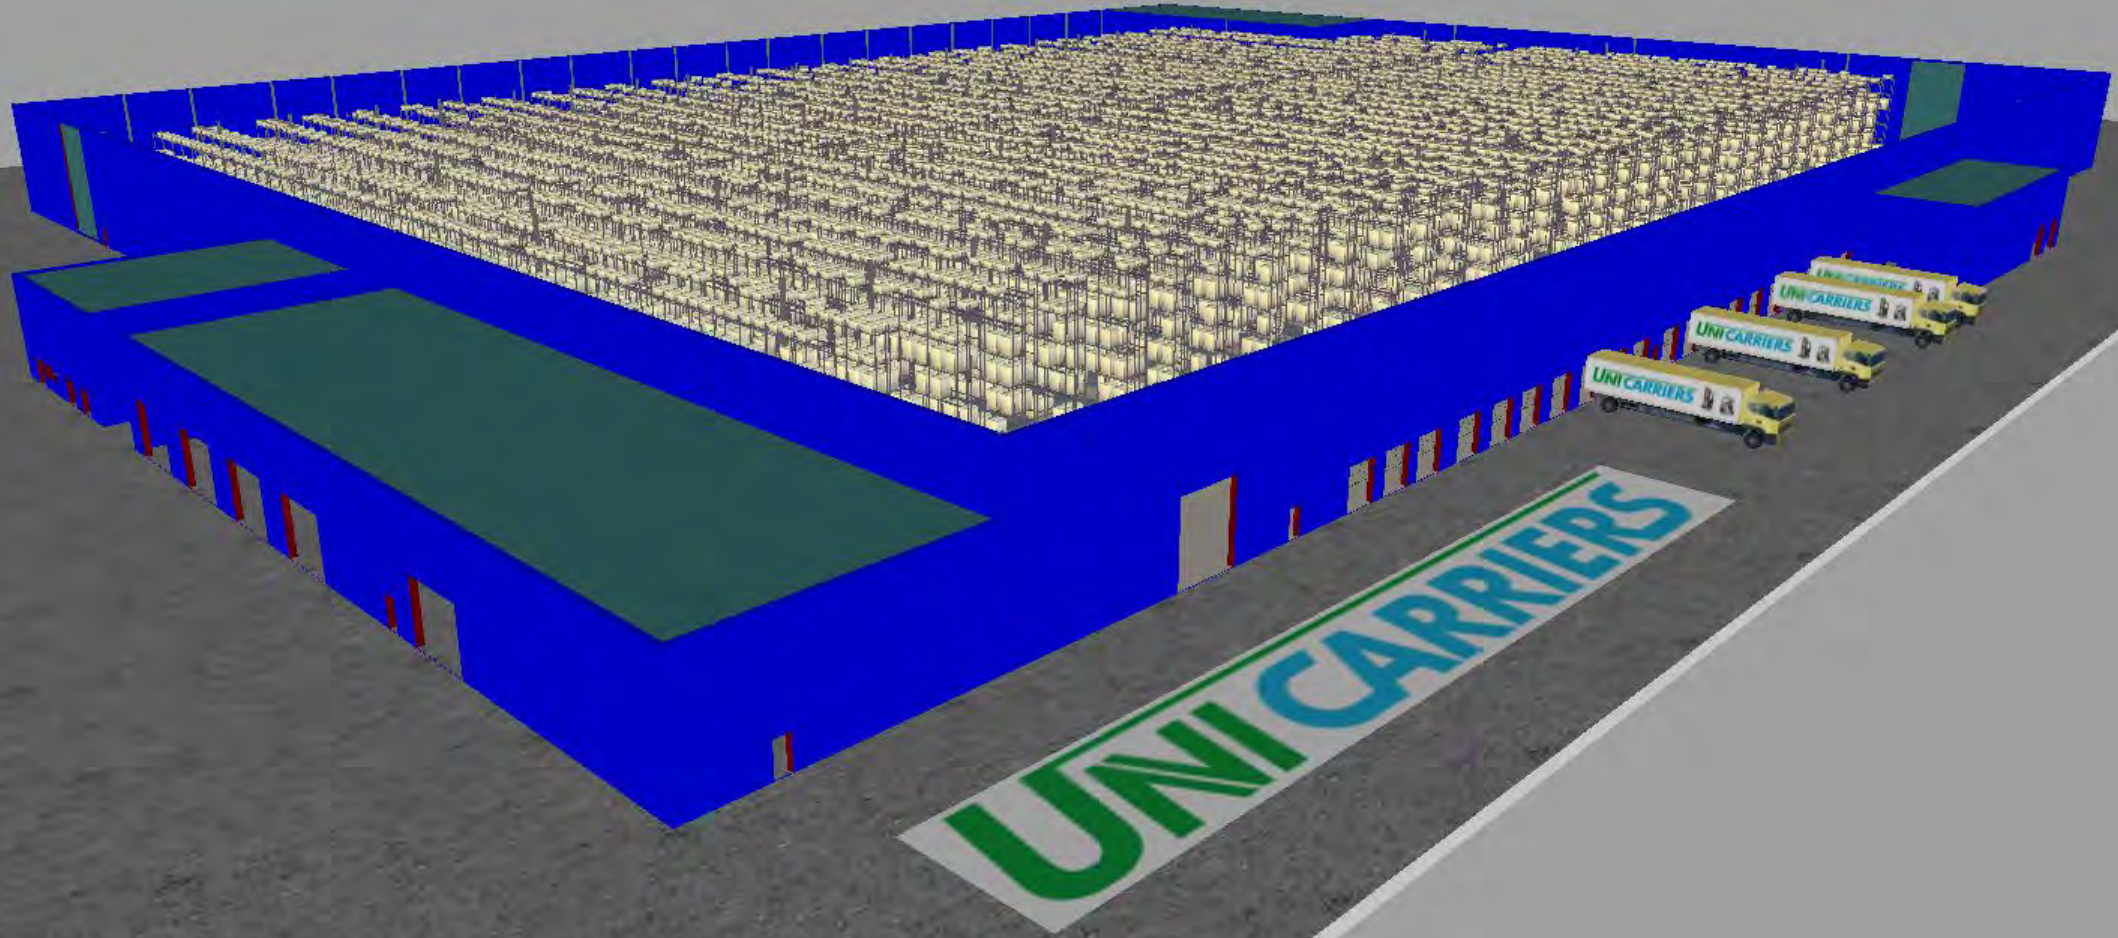

LUTTERWORTH LE17 4XW

RACKING PLANS

AberdeenStandard
Investments

UNI CARRIERS

Unit 2400	Double Deep Concept
Scale 1:800	UniCarriers UK

Unit 2400	Reach Truck Concept
Scale 1:800	UniCarriers UK

Unit 2400	VNA Concept
Scale 1:800	UniCarriers UK