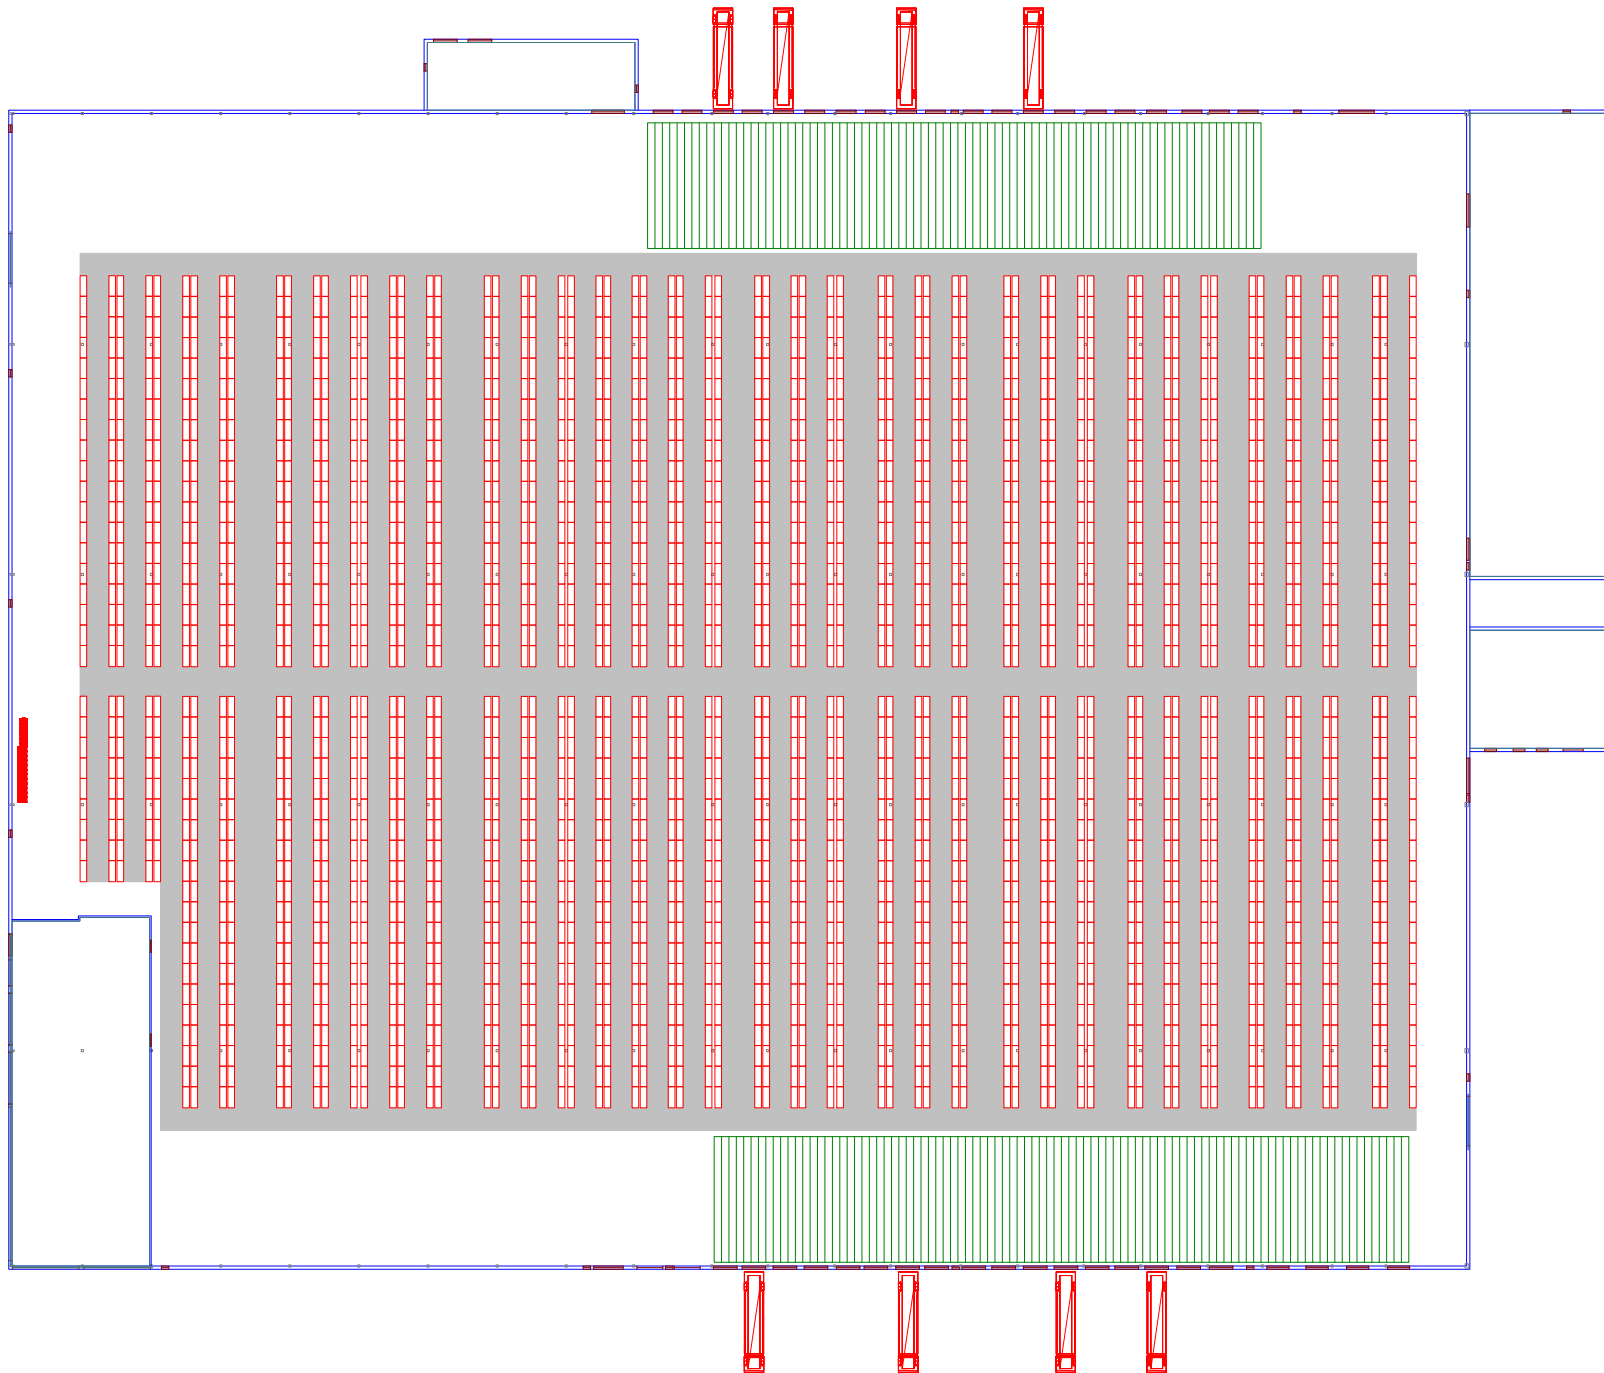

LUTTERWORTH LE17 4XW

RACKING PLANS

AberdeenStandard
Investments

UNI CARRIERS

Unit 2400	Double Deep Concept
Scale 1:800	UniCarriers UK

Unit 2400	Reach Truck Concept
Scale 1:800	UniCarriers UK

Unit 2400	VNA Concept
Scale 1:800	UniCarriers UK