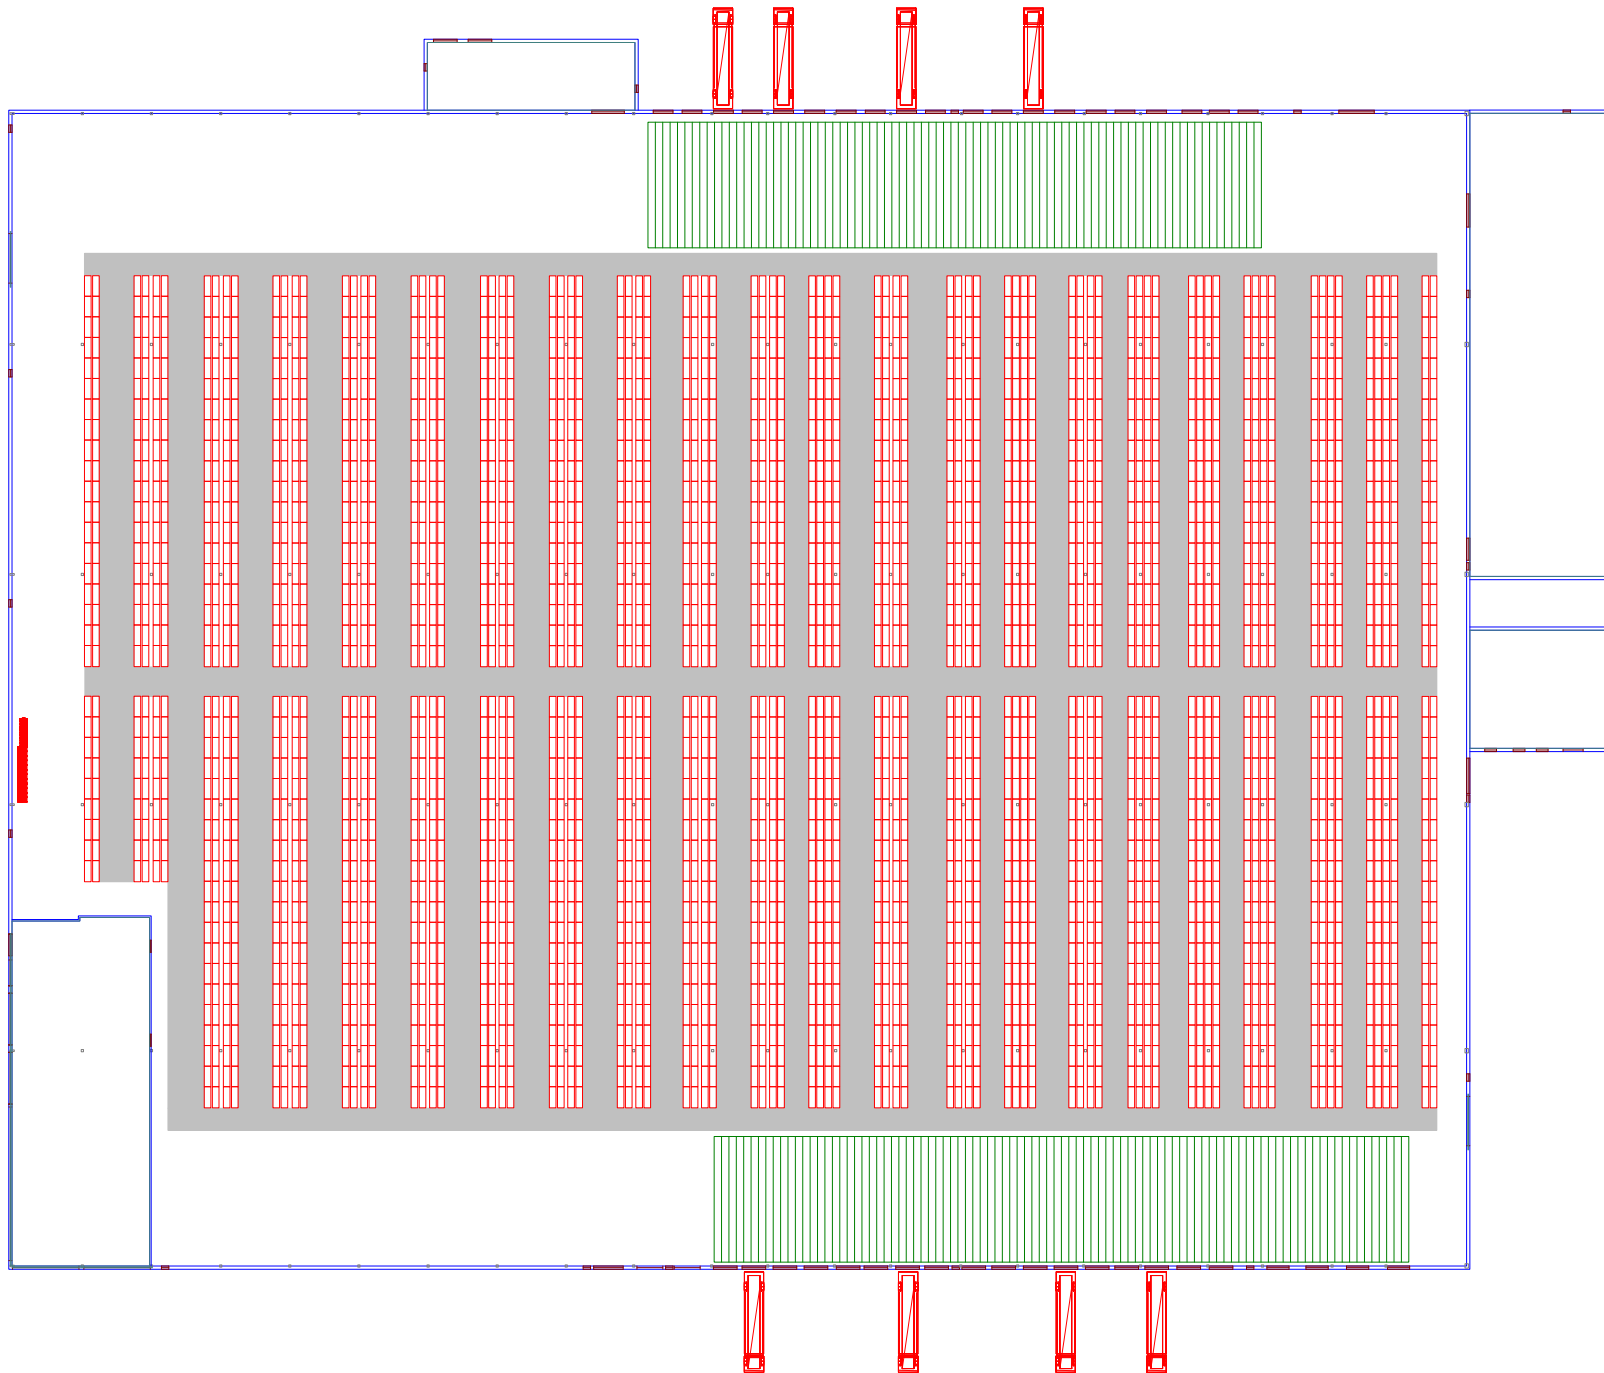

LUTTERWORTH LE17 4XW

RACKING PLANS

AberdeenStandard
Investments

UNI CARRIERS

Unit 2400	Double Deep Concept
Scale 1:800	UniCarriers UK

Unit 2400	Reach Truck Concept
Scale 1:800	UniCarriers UK

Unit 2400	VNA Concept
Scale 1:800	UniCarriers UK