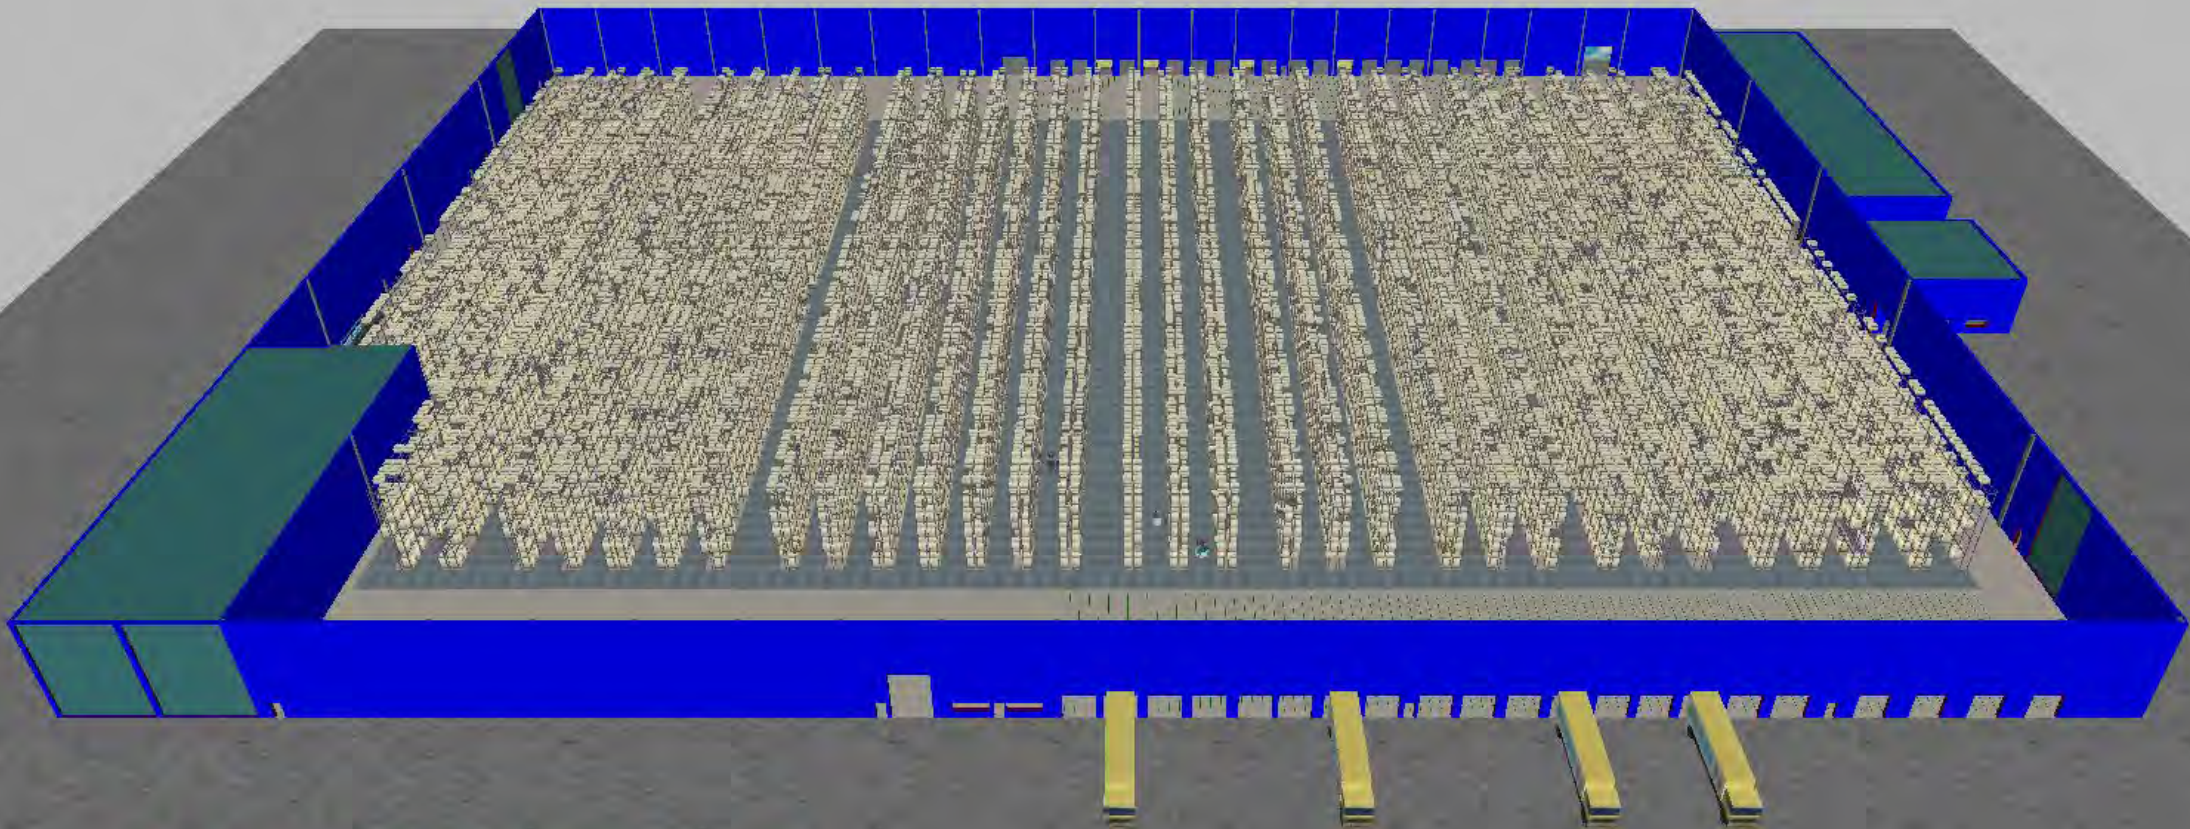

LUTTERWORTH LE17 4XW

RACKING PLANS

AberdeenStandard
Investments

UNI CARRIERS

Unit 2400	Double Deep Concept
Scale 1:800	UniCarriers UK

Unit 2400	Reach Truck Concept
Scale 1:800	UniCarriers UK

Unit 2400	VNA Concept
Scale 1:800	UniCarriers UK