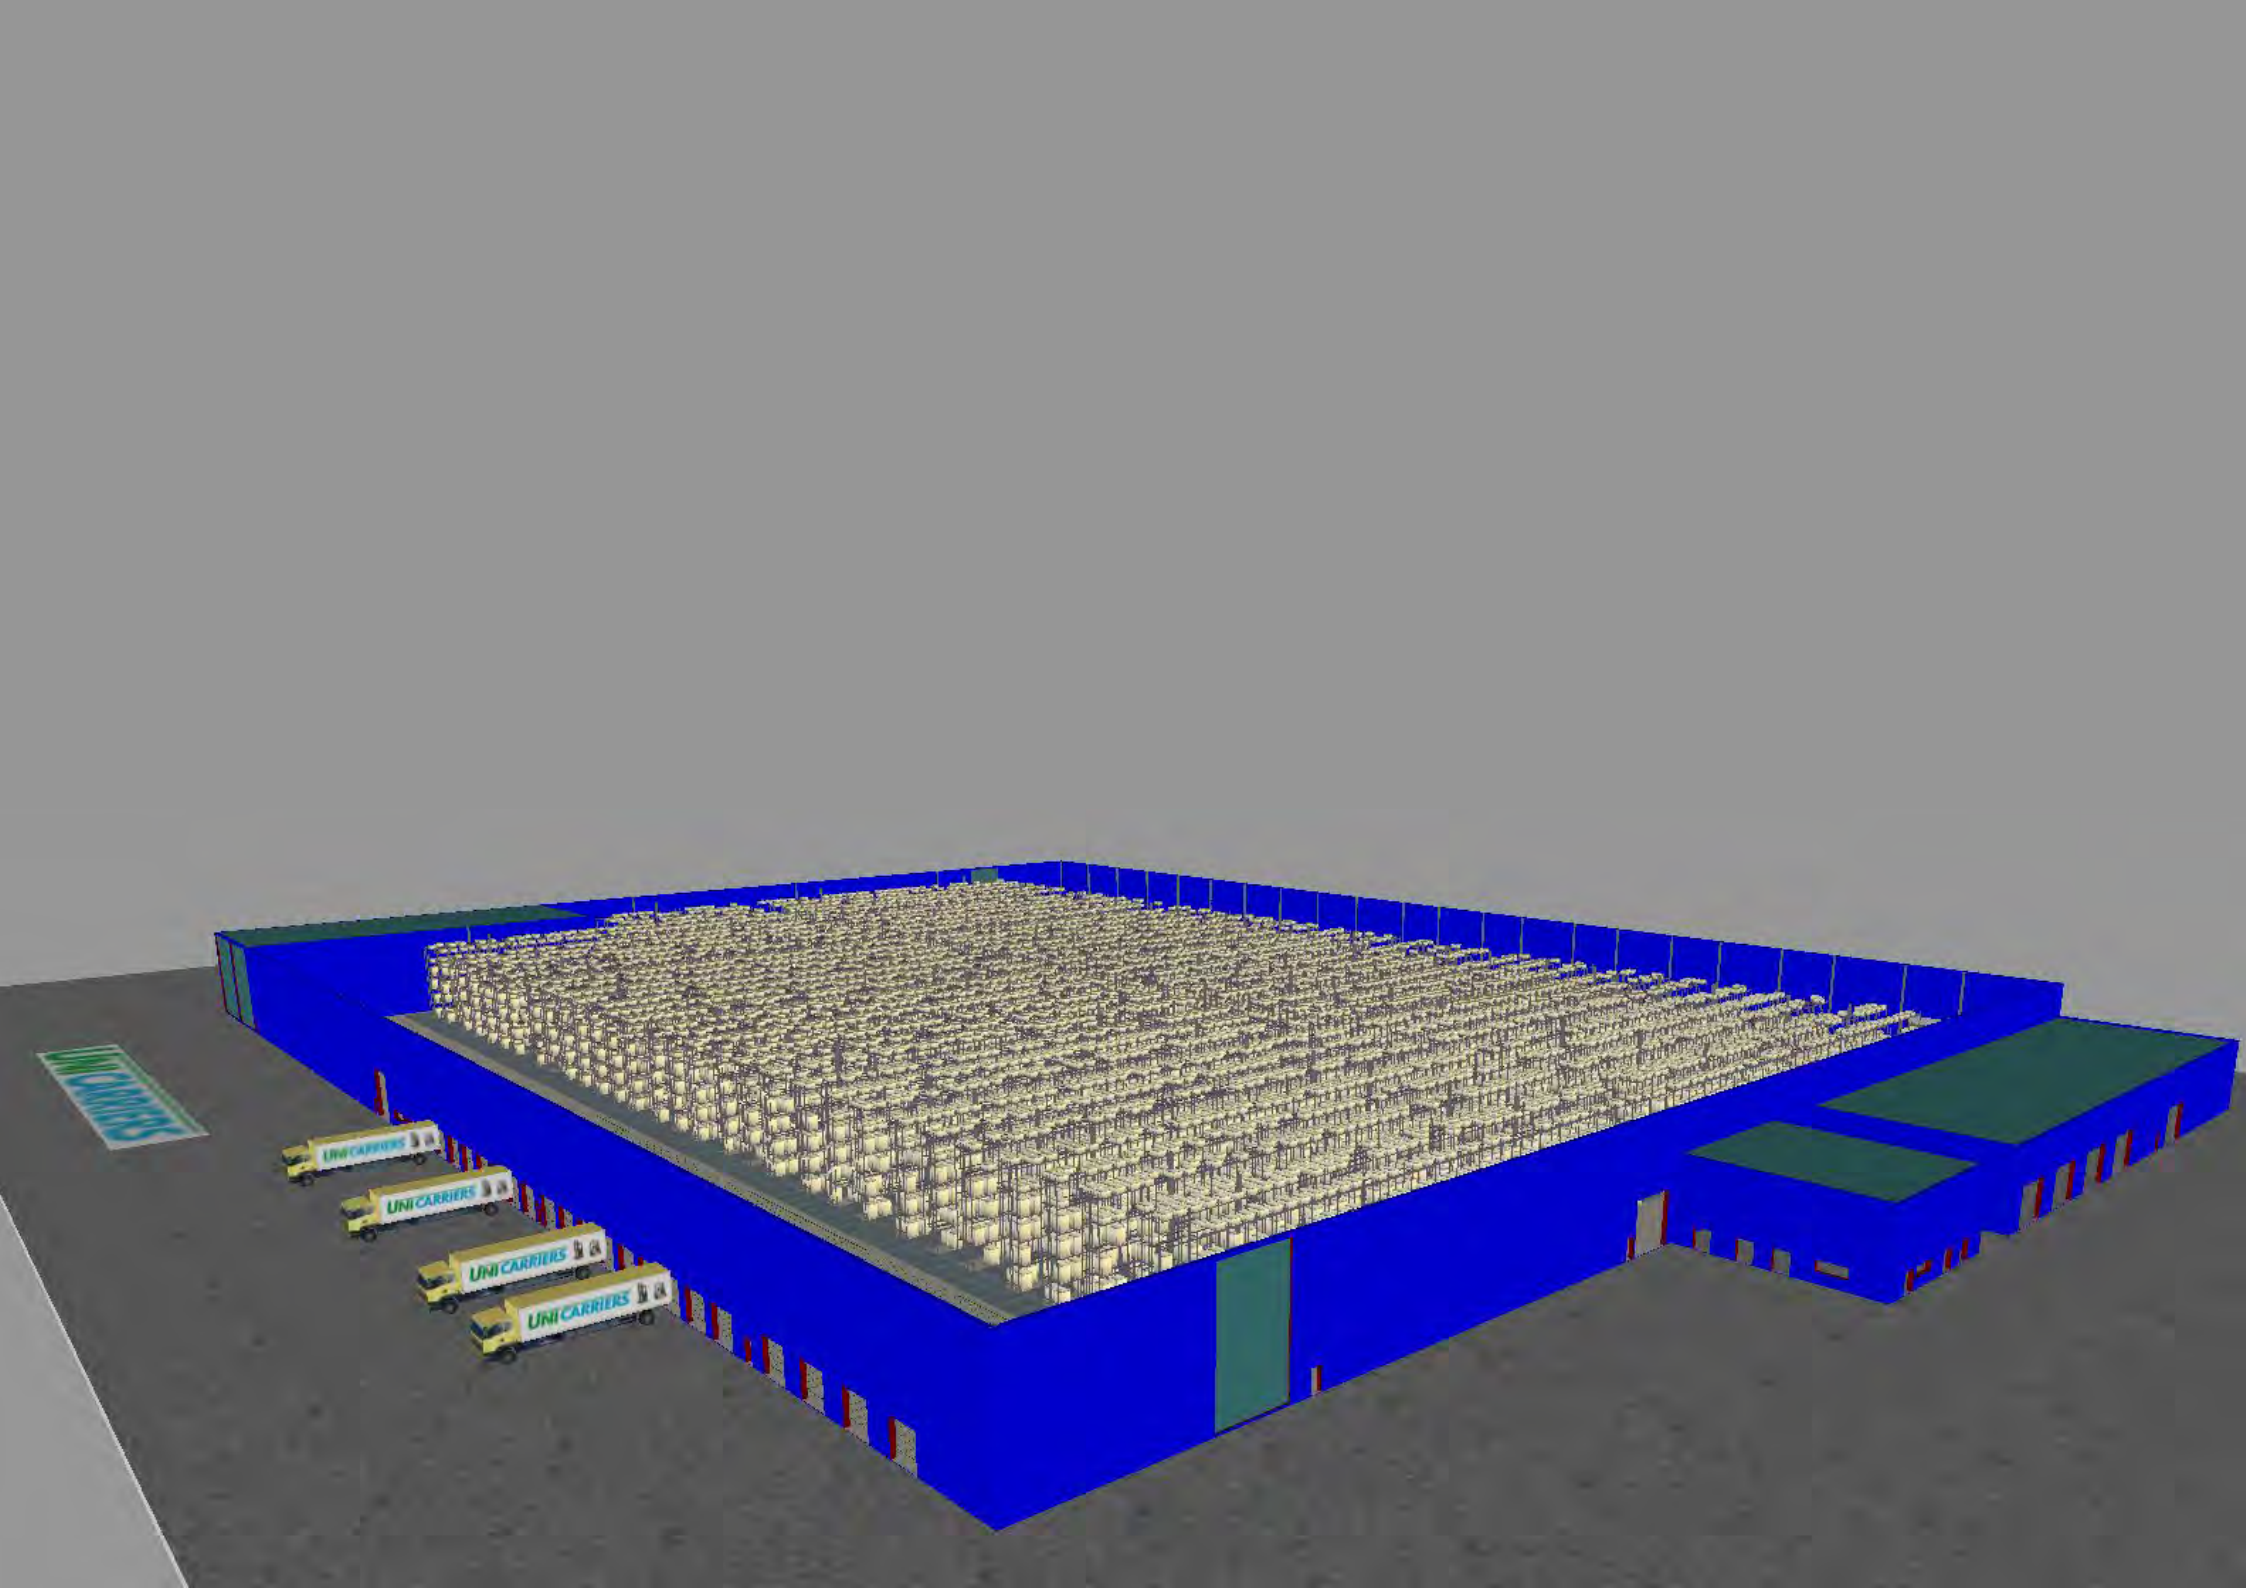

LUTTERWORTH LE17 4XW

RACKING PLANS

AberdeenStandard
Investments

UNI CARRIERS

Unit 2400	Double Deep Concept
Scale 1:800	UniCarriers UK

Unit 2400	Reach Truck Concept
Scale 1:800	UniCarriers UK

Unit 2400	VNA Concept
Scale 1:800	UniCarriers UK