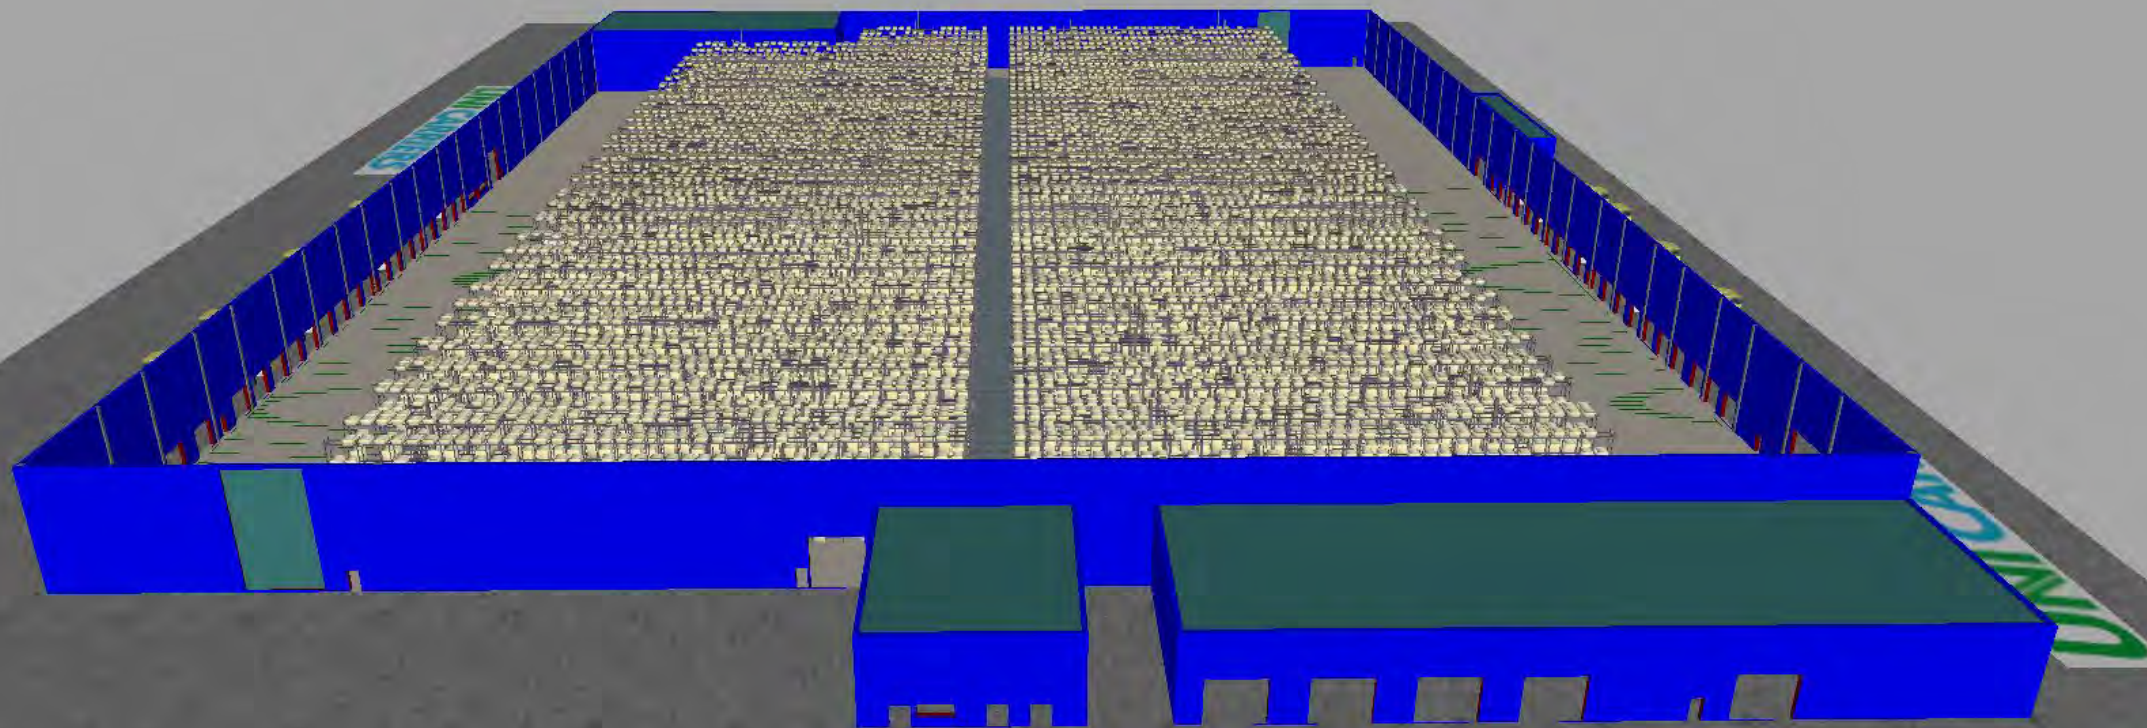

LUTTERWORTH LE17 4XW

RACKING PLANS

AberdeenStandard
Investments

UNI CARRIERS

Unit 2400	Double Deep Concept
Scale 1:800	UniCarriers UK

Unit 2400	Reach Truck Concept
Scale 1:800	UniCarriers UK

Unit 2400	VNA Concept
Scale 1:800	UniCarriers UK