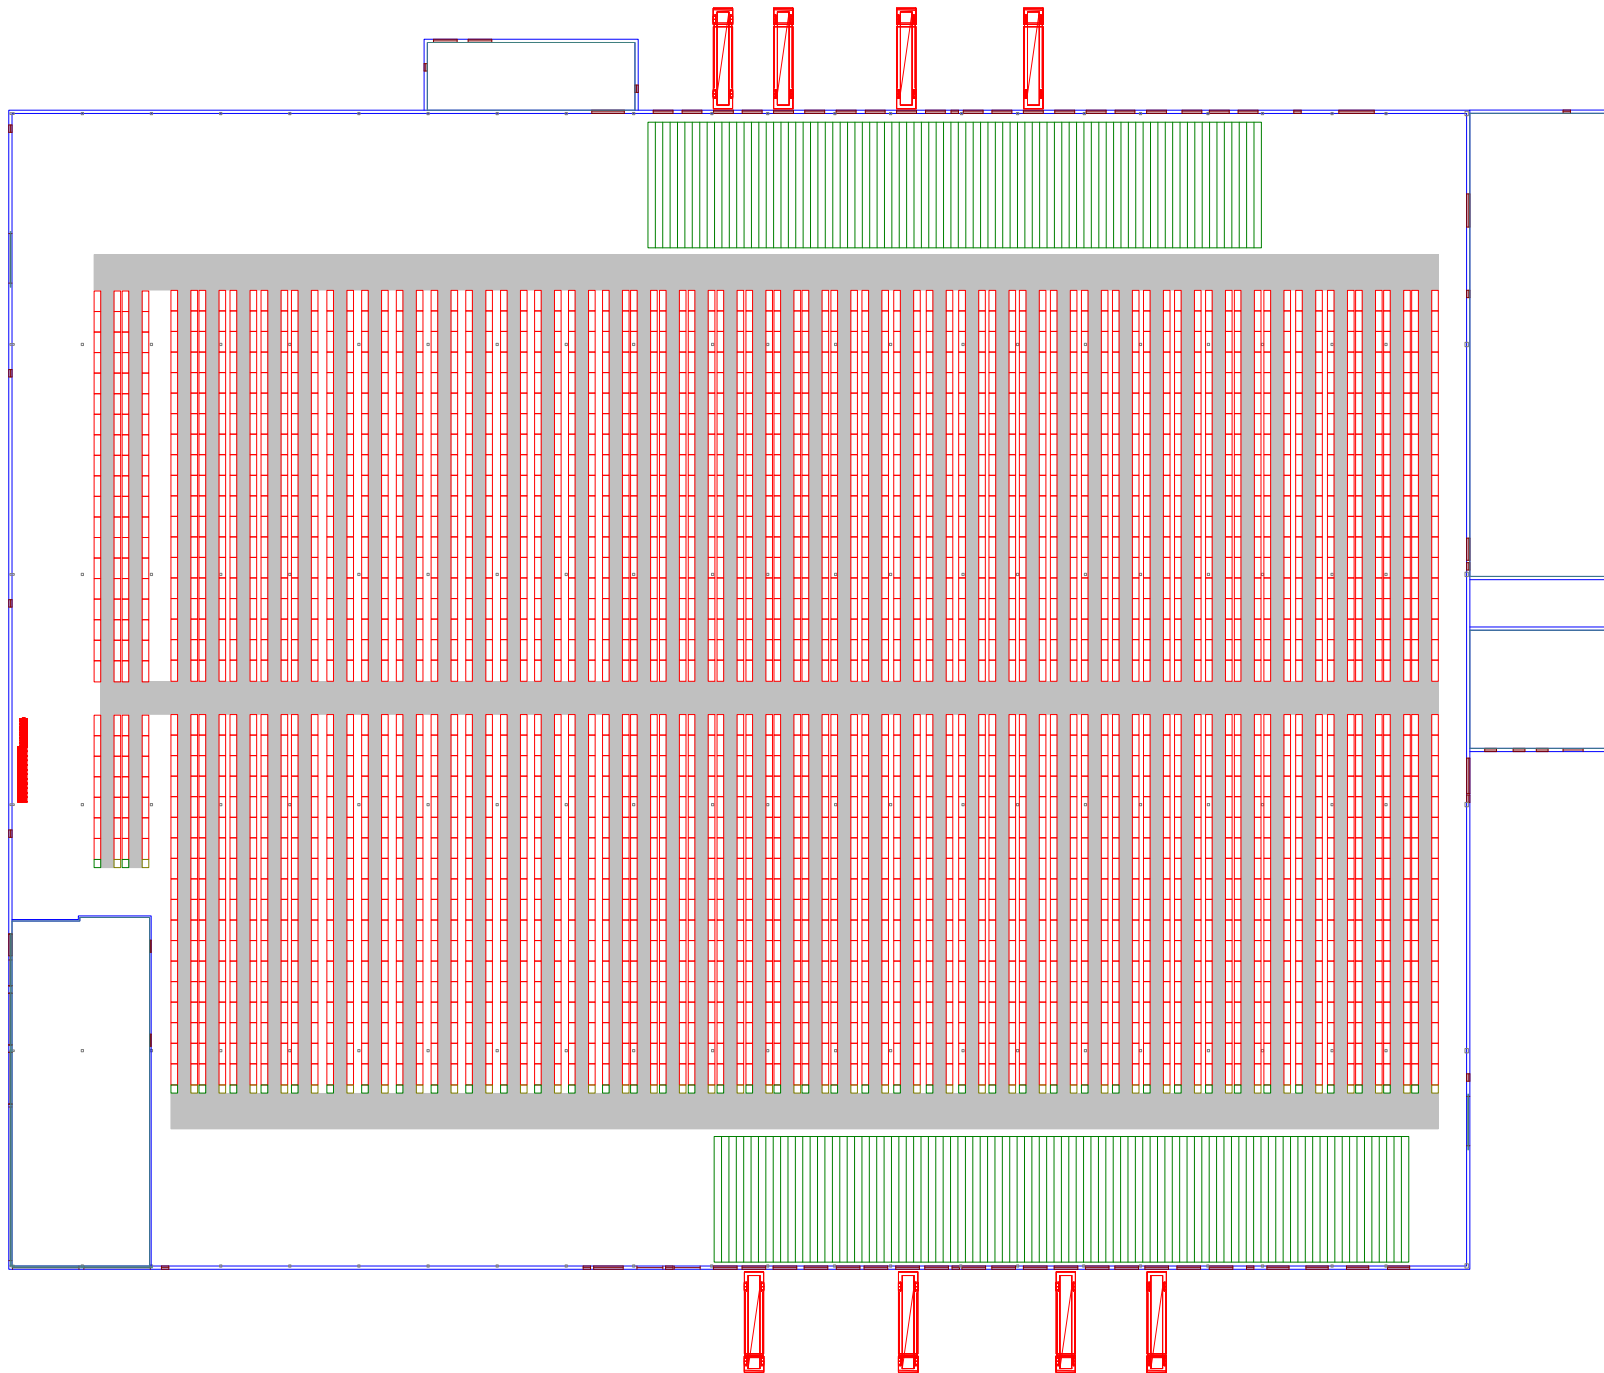

LUTTERWORTH LE17 4XW

RACKING PLANS

AberdeenStandard
Investments

UNI CARRIERS

Unit 2400	Double Deep Concept
Scale 1:800	UniCarriers UK

Unit 2400	Reach Truck Concept
Scale 1:800	UniCarriers UK

Unit 2400	VNA Concept
Scale 1:800	UniCarriers UK